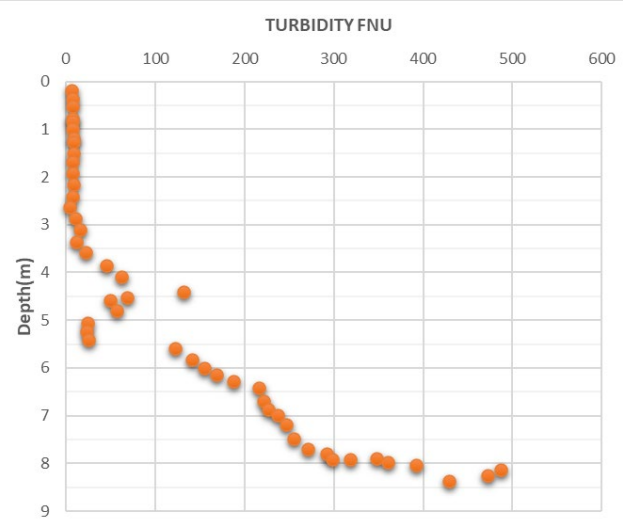

## Legend

 Vertical Profile Locations

Google Earth

Image © 2026 Airbus

 Greenwood State Park

 Greenwood Shores 2 mi

# April 17 - Site Coordinates

- LG 1: 34.202204, -81.961077
- LG 2: 34.214275, -81.956943
- LG 3: 34.215423, -81.944054
- LG 4: 34.238907, -81.984787
- LG 5: 34.231399, -81.963371
- LG 6: 34.239295, -81.975474
- LG 7: 34.259410, -81.986435
- LG 8: 34.251323, -81.994717
- LG 9: 34.255328, -82.023201