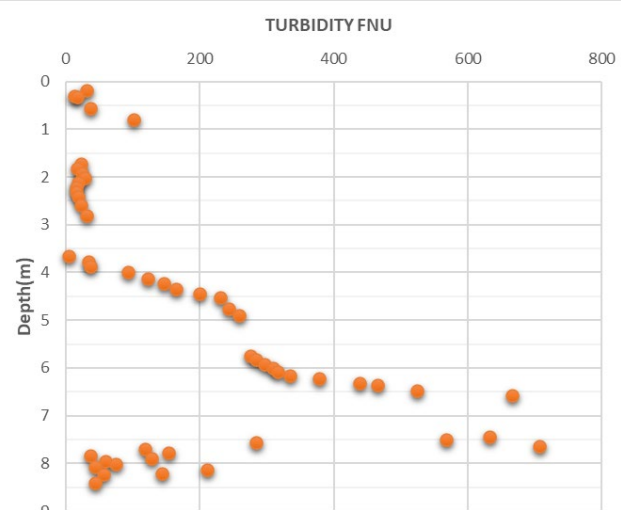

## Legend

 Vertical Profile Locations

Google Earth

Image © 2026 Airbus

Greenwood State Park  
Greenwood Shores

2 mi

# Site Coordinates

- LG 1: 34.202204, -81.961077
- LG 2: 34.214275, -81.956943
- LG 3: 34.215423, -81.944054
- LG 4: 34.238907, -81.984787
- LG 5: 34.231399, -81.963371
- LG 6: 34.239295, -81.975474
- LG 7: 34.259410, -81.986435
- LG 8: 34.251323, -81.994717
- LG 9: 34.255328, -82.023201