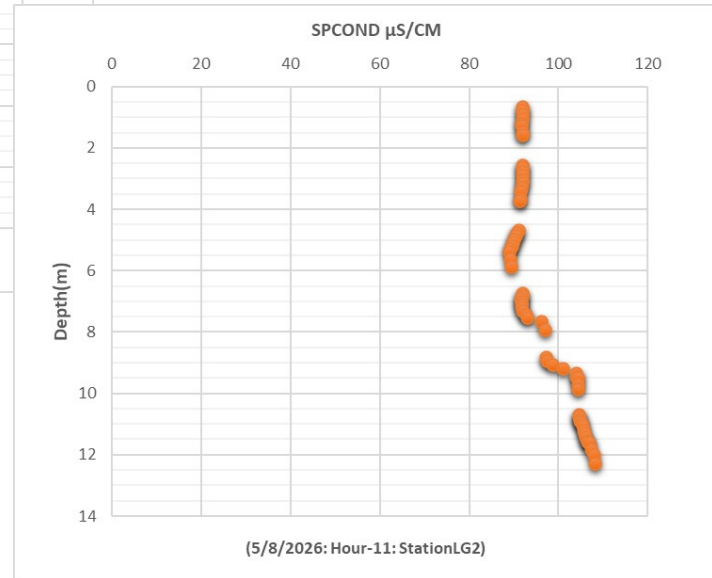

## Legend

 Vertical Profile Locations

Google Earth

Image © 2026 Airbus

Greenwood State Park  
Greenwood Shores

2 mi

# Site Coordinates

- LG 1: 34.202204, -81.961077
- LG 2: 34.214275, -81.956943
- LG 3: 34.215423, -81.944054
- LG 4: 34.238907, -81.984787
- LG 5: 34.231399, -81.963371
- LG 6: 34.239295, -81.975474
- LG 7: 34.259410, -81.986435
- LG 8: 34.251323, -81.994717
- LG 9: 34.255328, -82.023201