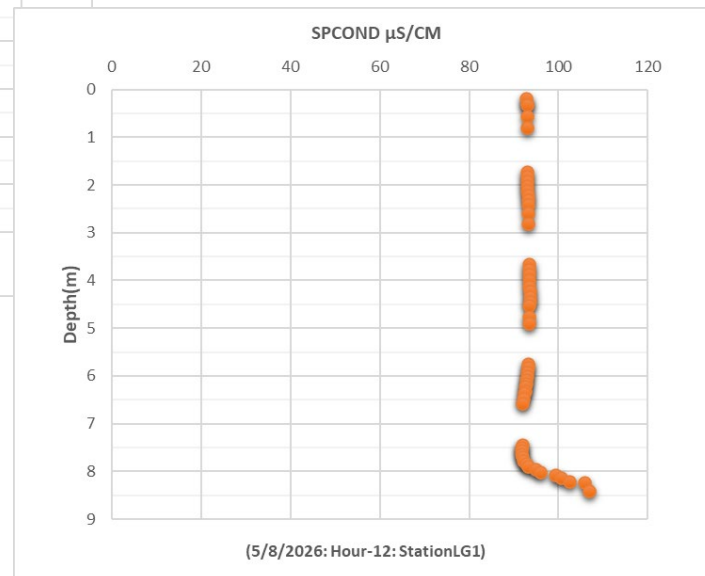

## Legend

 Vertical Profile Locations

Google Earth

Image © 2026 Airbus

Greenwood State Park  
Greenwood Shores

2 mi

# Site Coordinates

- LG 1: 34.202204, -81.961077
- LG 2: 34.214275, -81.956943
- LG 3: 34.215423, -81.944054
- LG 4: 34.238907, -81.984787
- LG 5: 34.231399, -81.963371
- LG 6: 34.239295, -81.975474
- LG 7: 34.259410, -81.986435
- LG 8: 34.251323, -81.994717
- LG 9: 34.255328, -82.023201