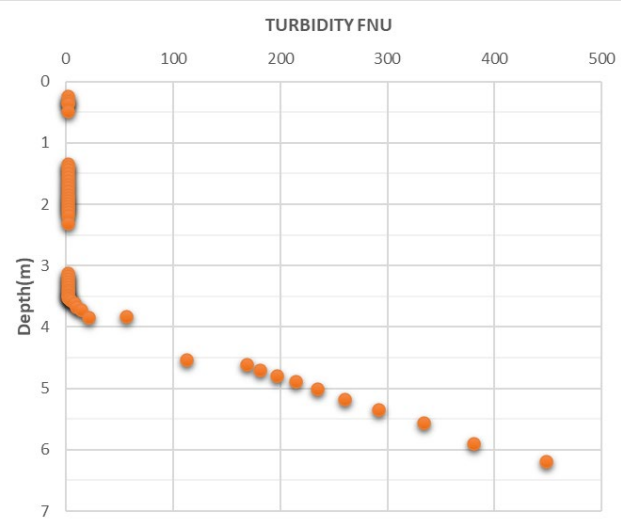

(5/8/2026: Hour-11: Station0)