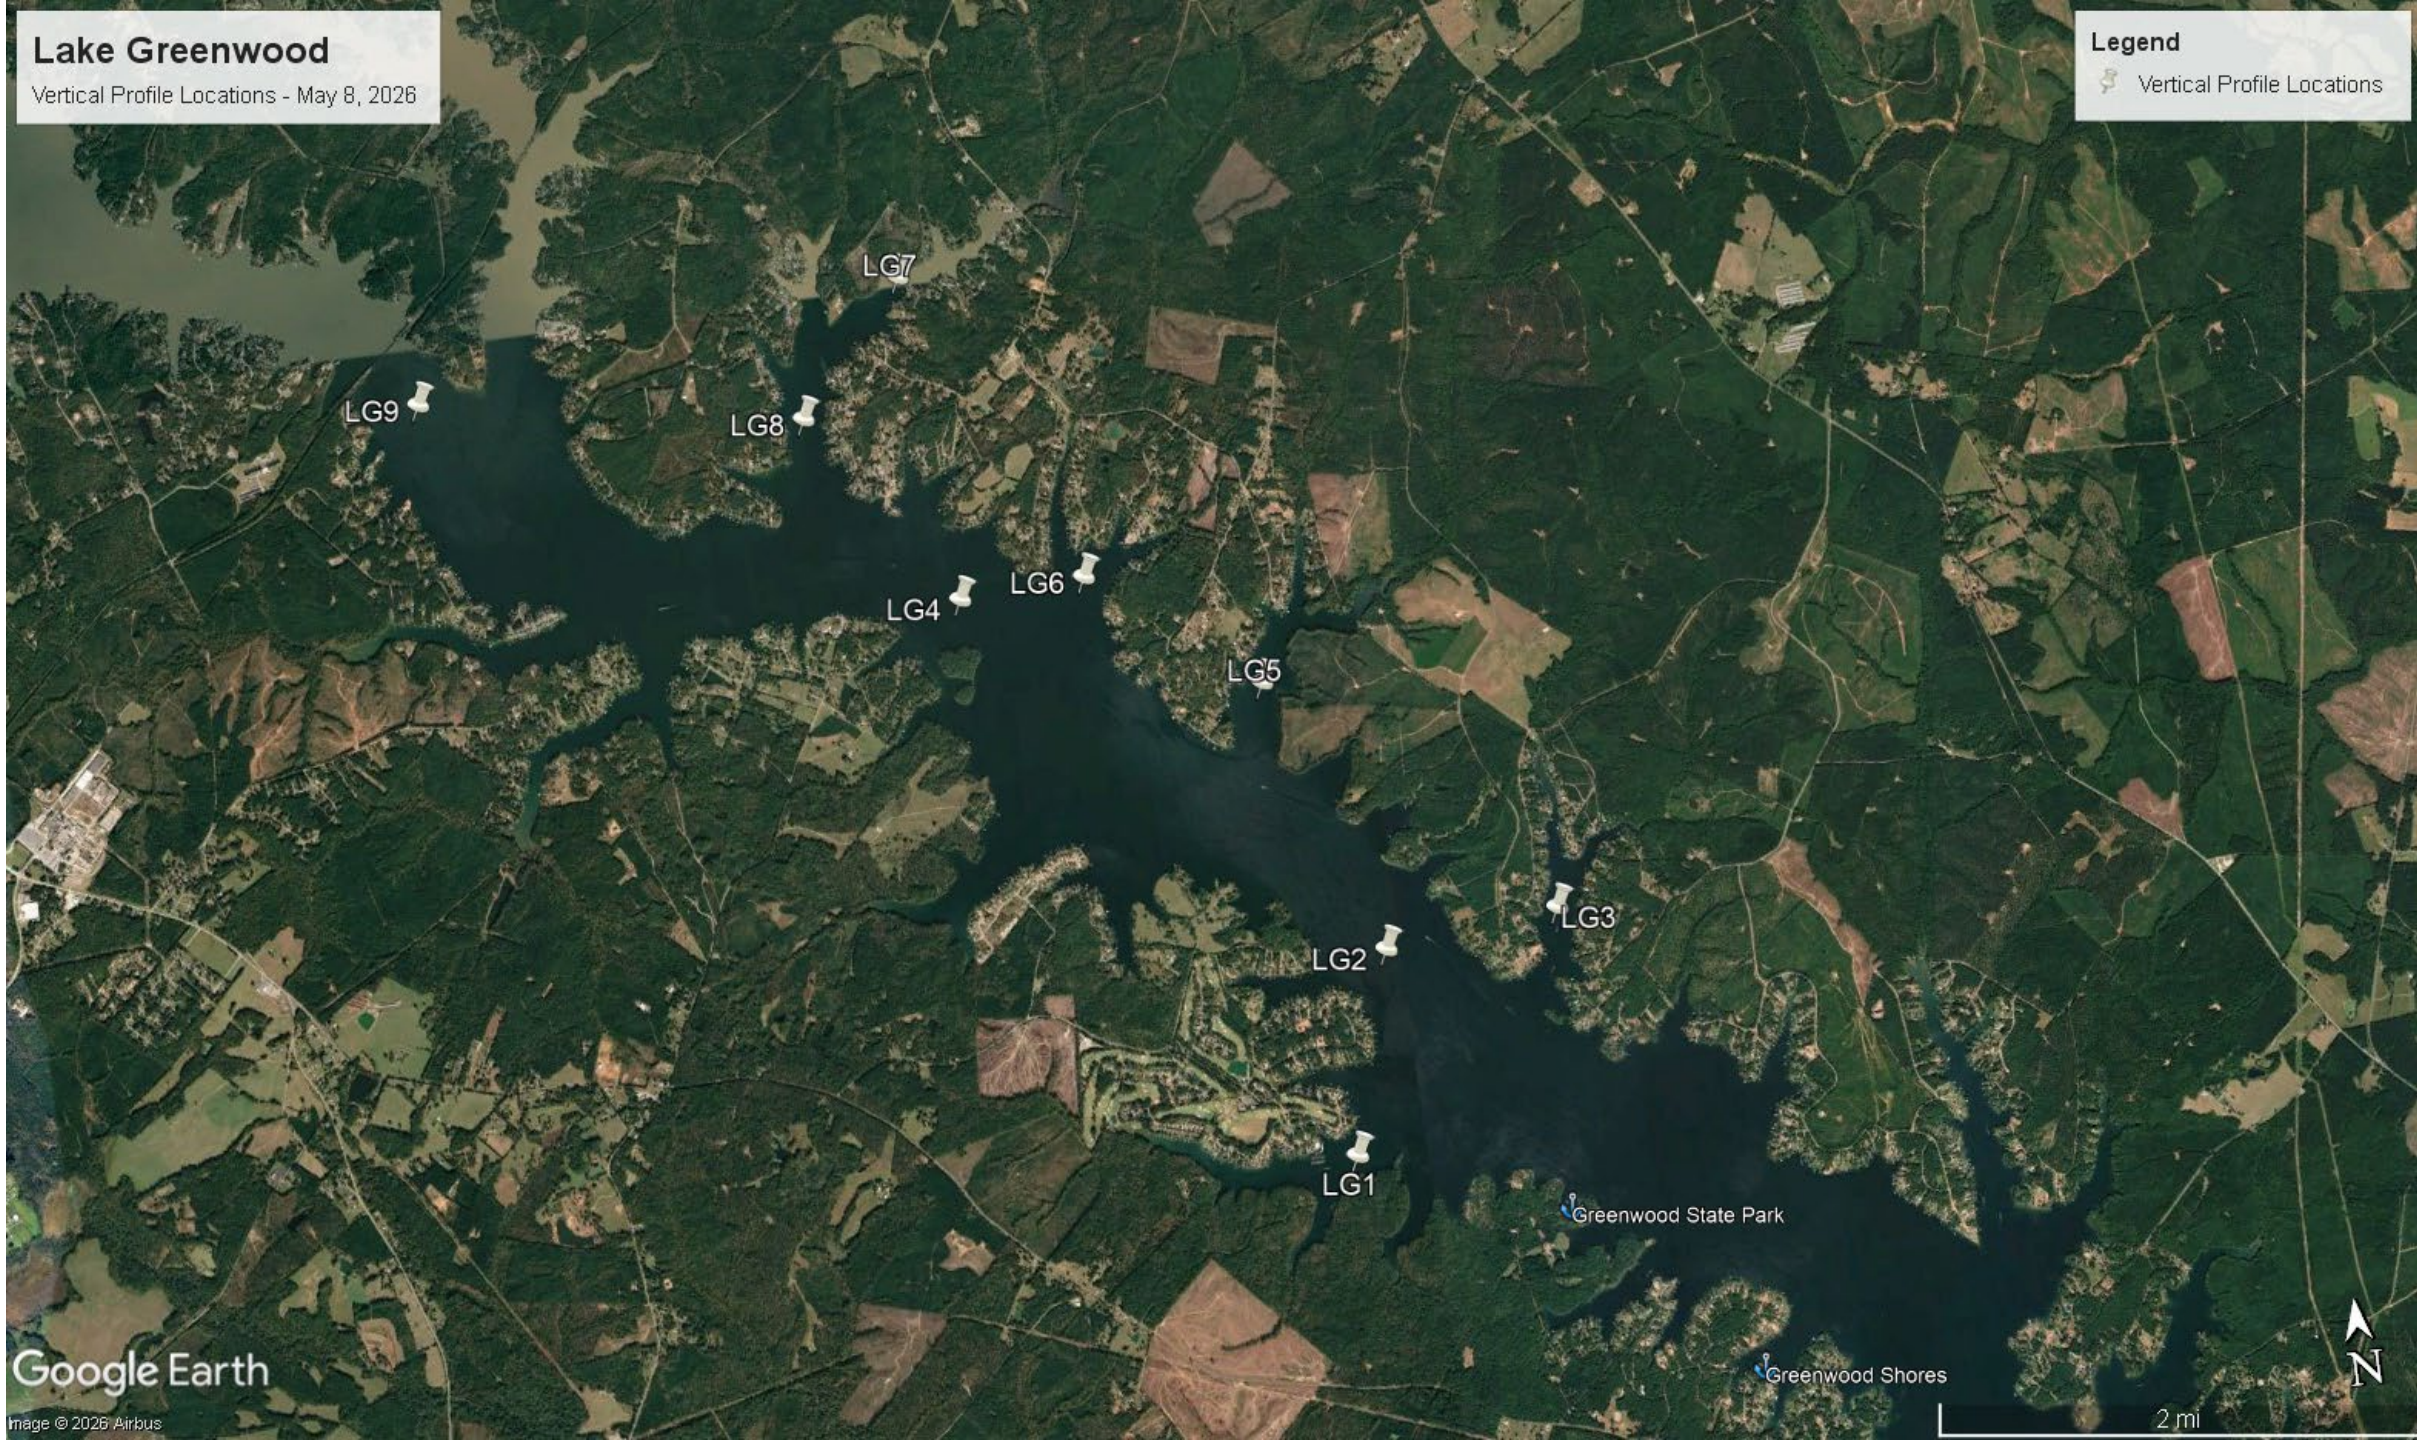

# Lake Greenwood

Vertical Profile Locations - May 8, 2026

## Legend

 Vertical Profile Locations

Google Earth

Image © 2026 Airbus

Greenwood State Park  
Greenwood Shores

2 mi

# Site Coordinates

- LG 1: 34.202204, -81.961077
- LG 2: 34.214275, -81.956943
- LG 3: 34.215423, -81.944054
- LG 4: 34.238907, -81.984787
- LG 5: 34.231399, -81.963371
- LG 6: 34.239295, -81.975474
- LG 7: 34.259410, -81.986435
- LG 8: 34.251323, -81.994717
- LG 9: 34.255328, -82.023201