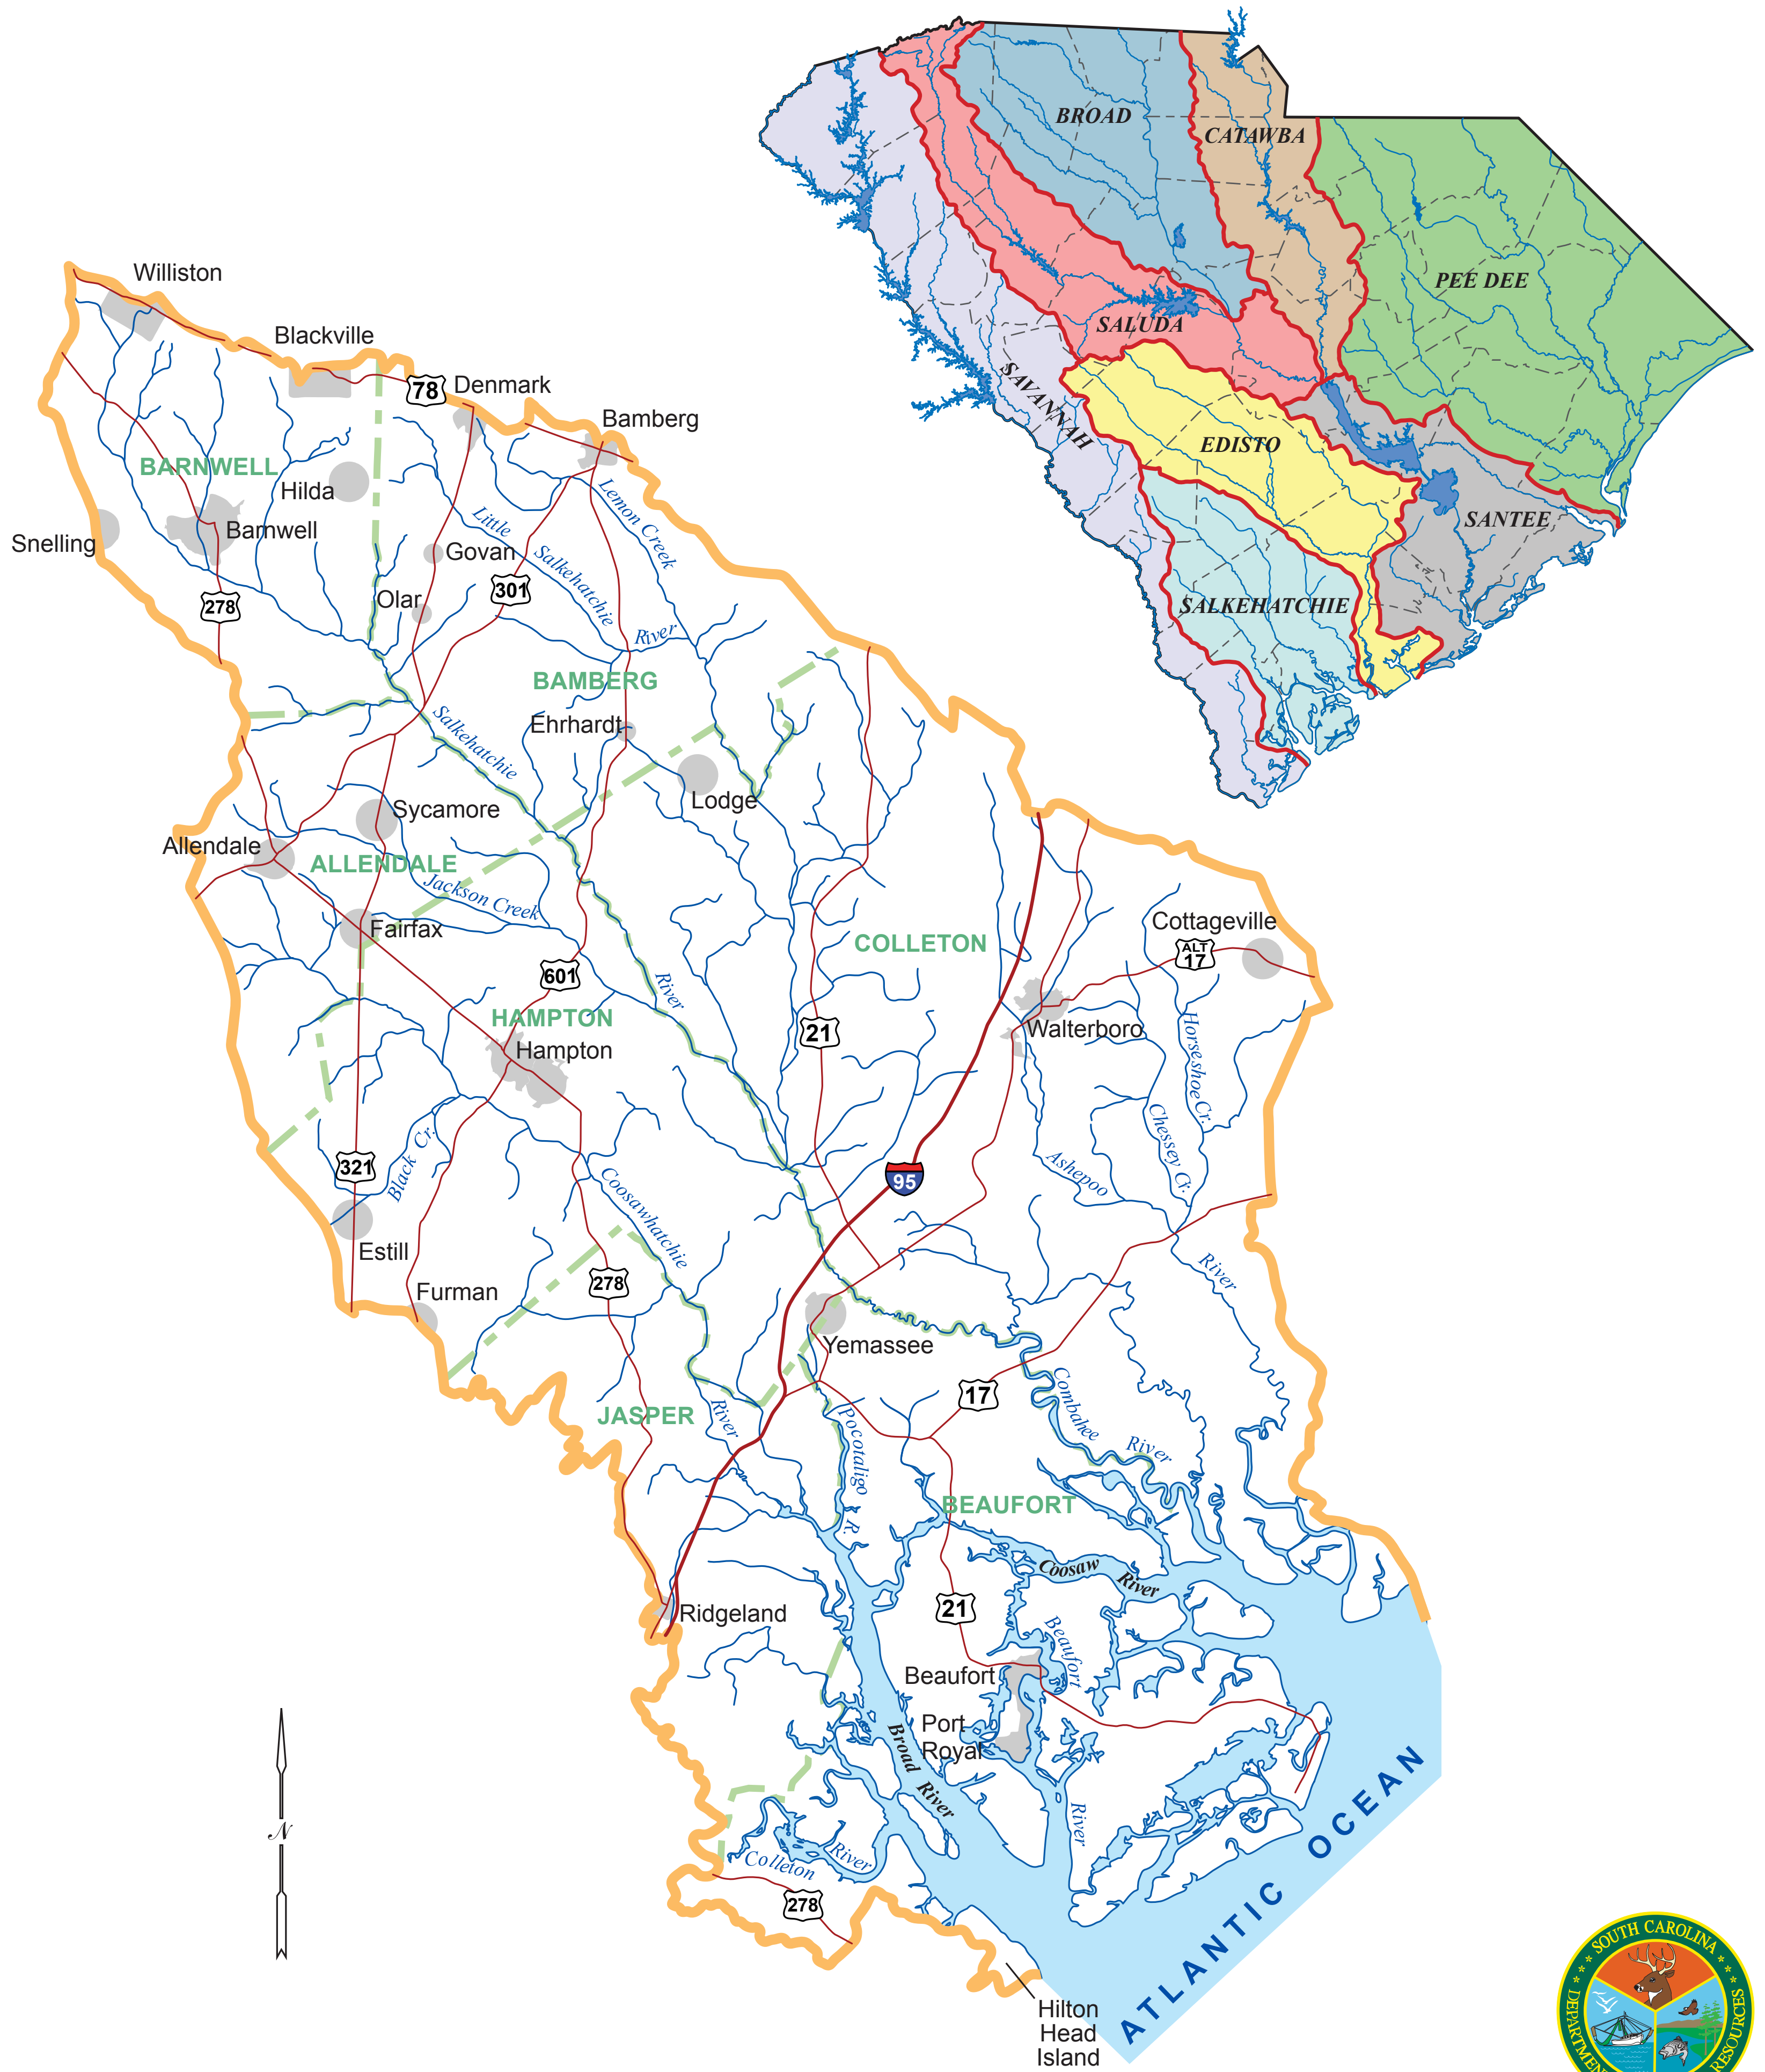

SALKEHATCHIE RIVER BASIN

DNR