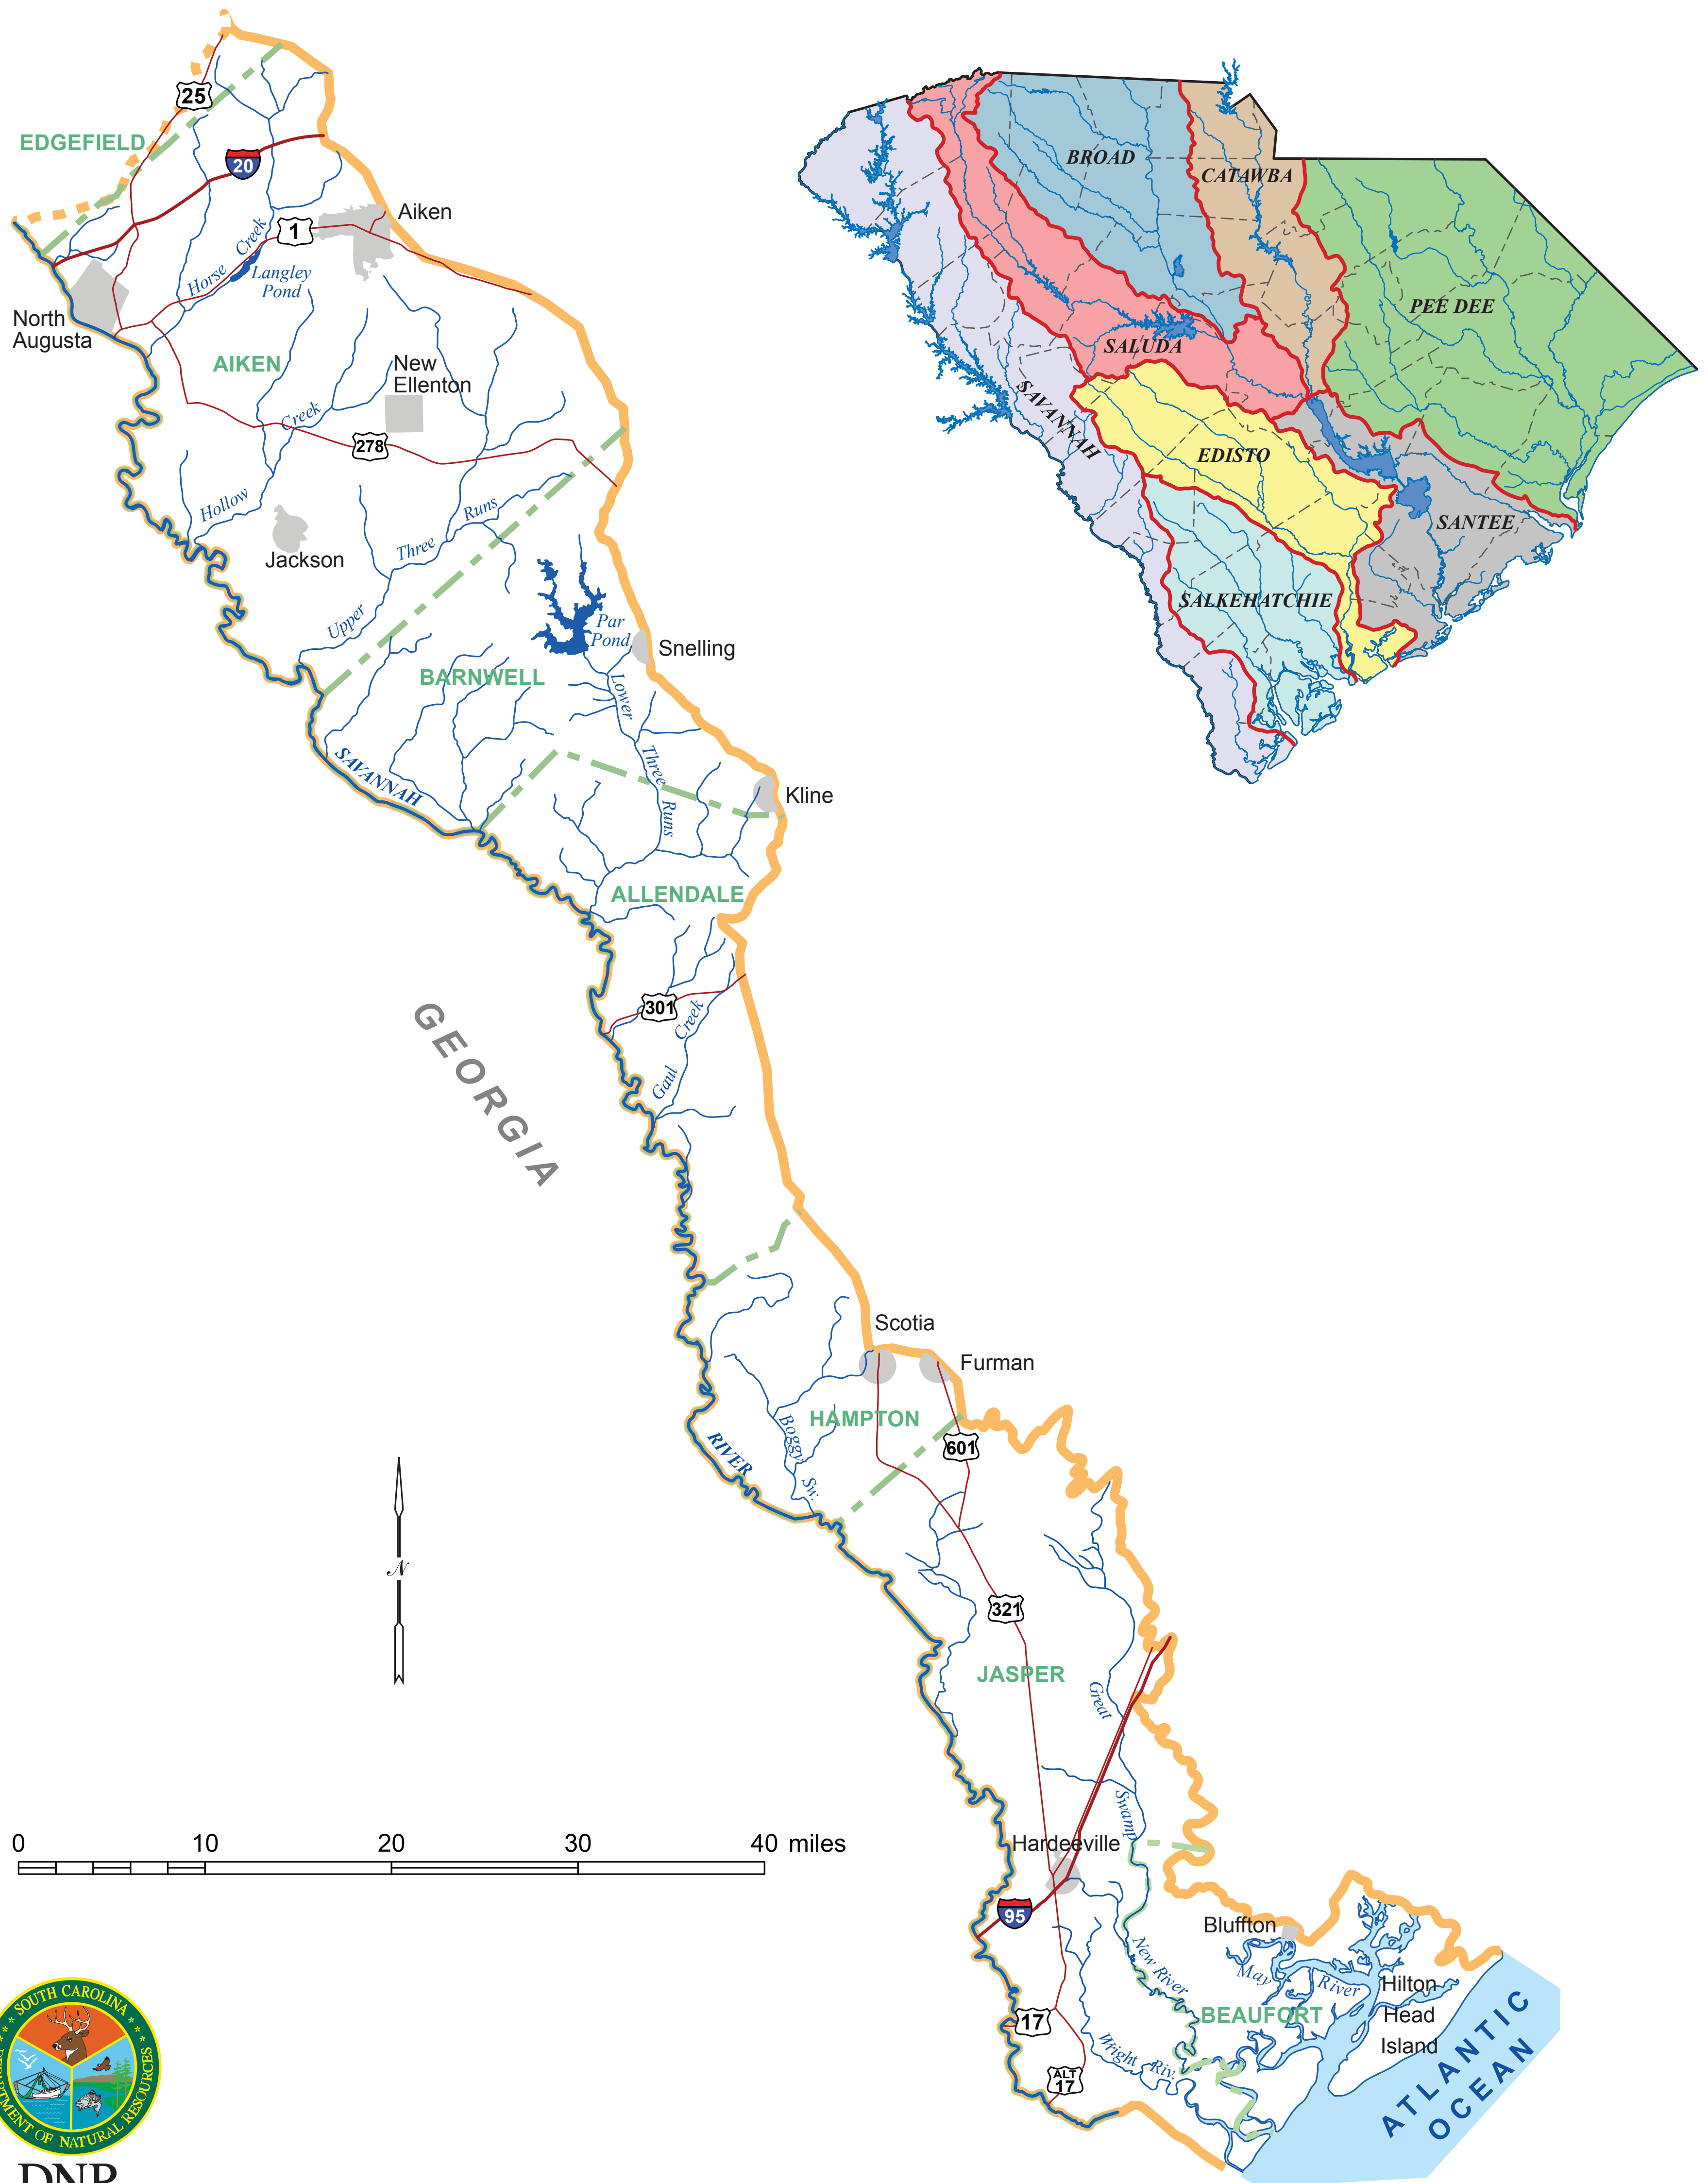

LOWER SAVANNAH RIVER BASIN

DNR