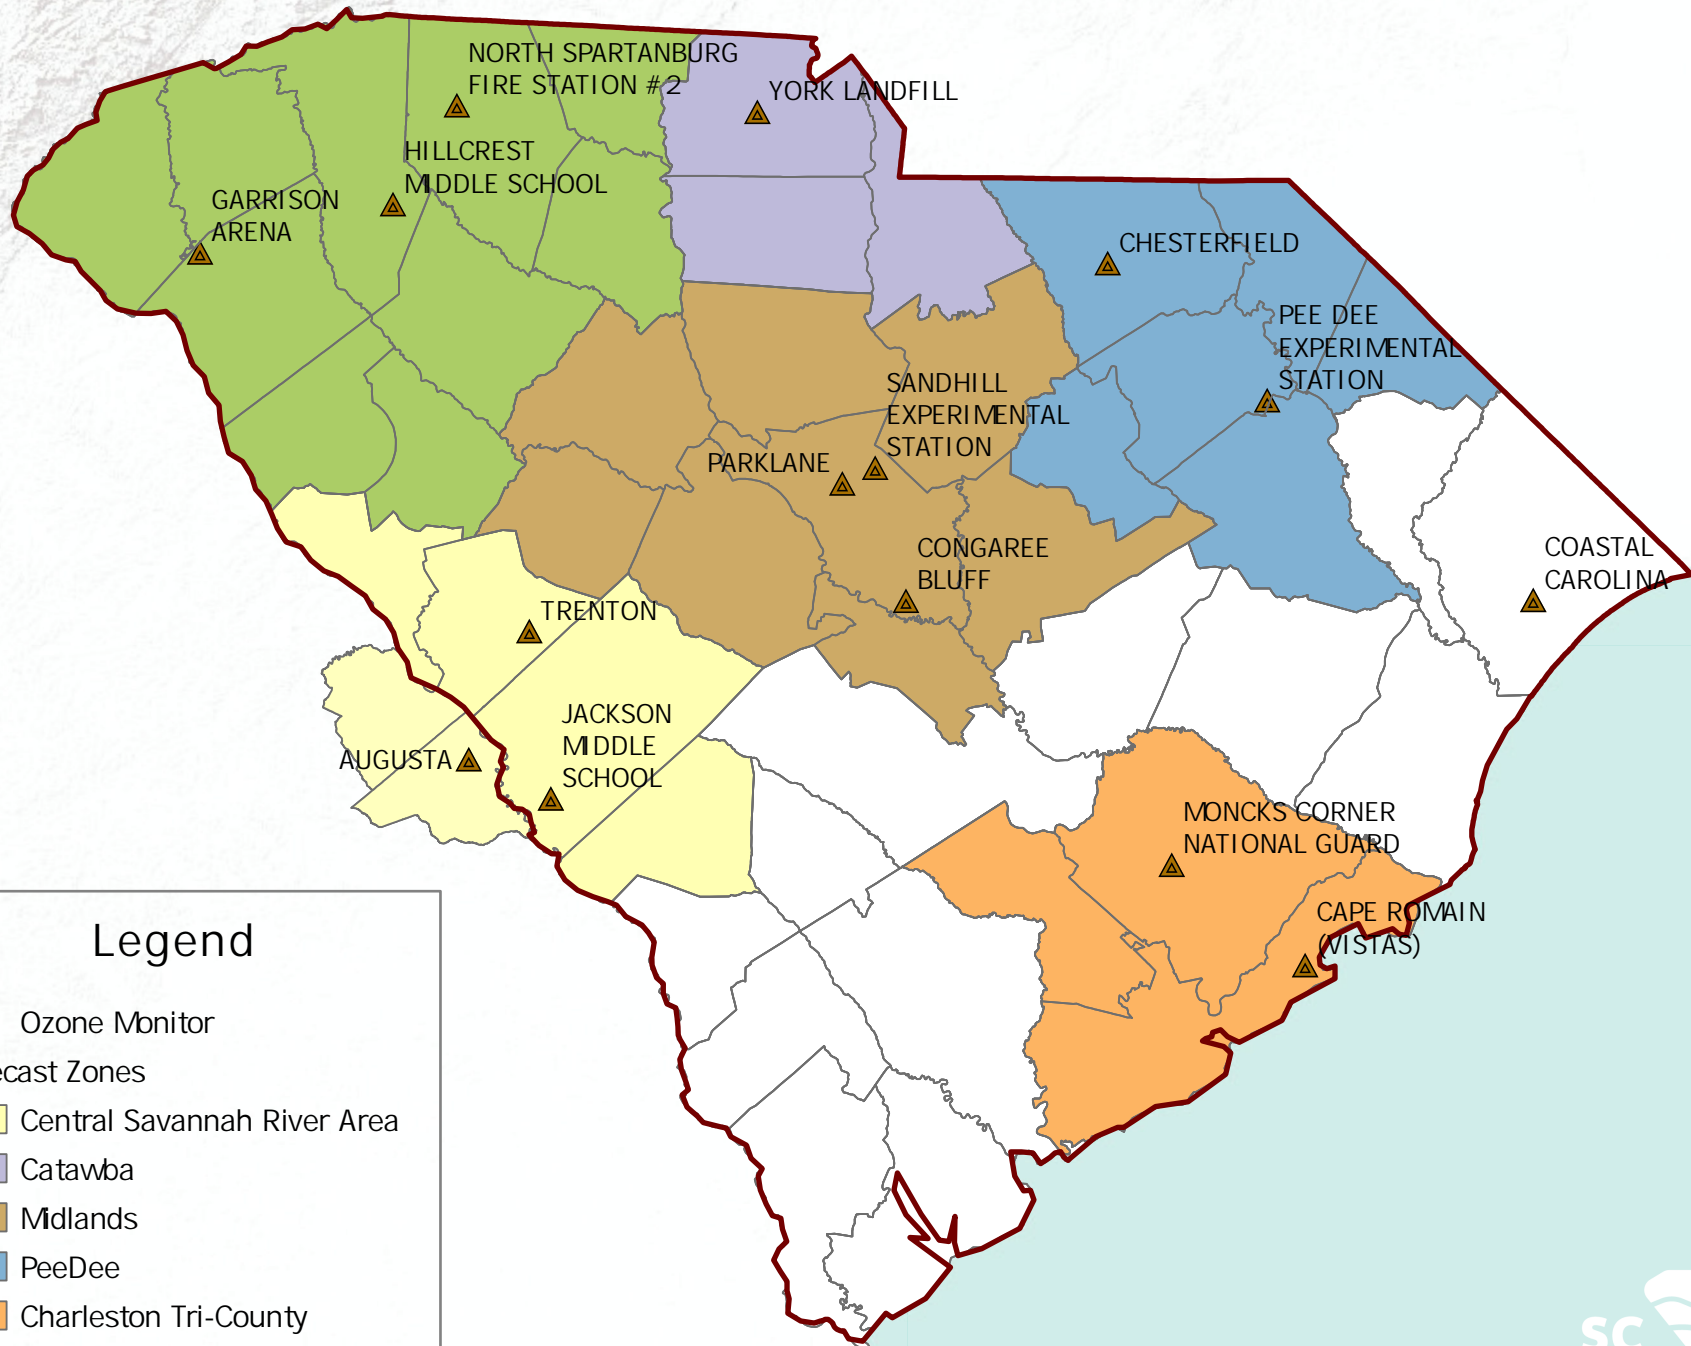

# Ground-Level Ozone - Forecast Zones and Monitors

## Legend

▲ Ozone Monitor

Forecast Zones

Central Savannah River Area

Catawba

Midlands

PeeDee

Charleston Tri-County

Upstate