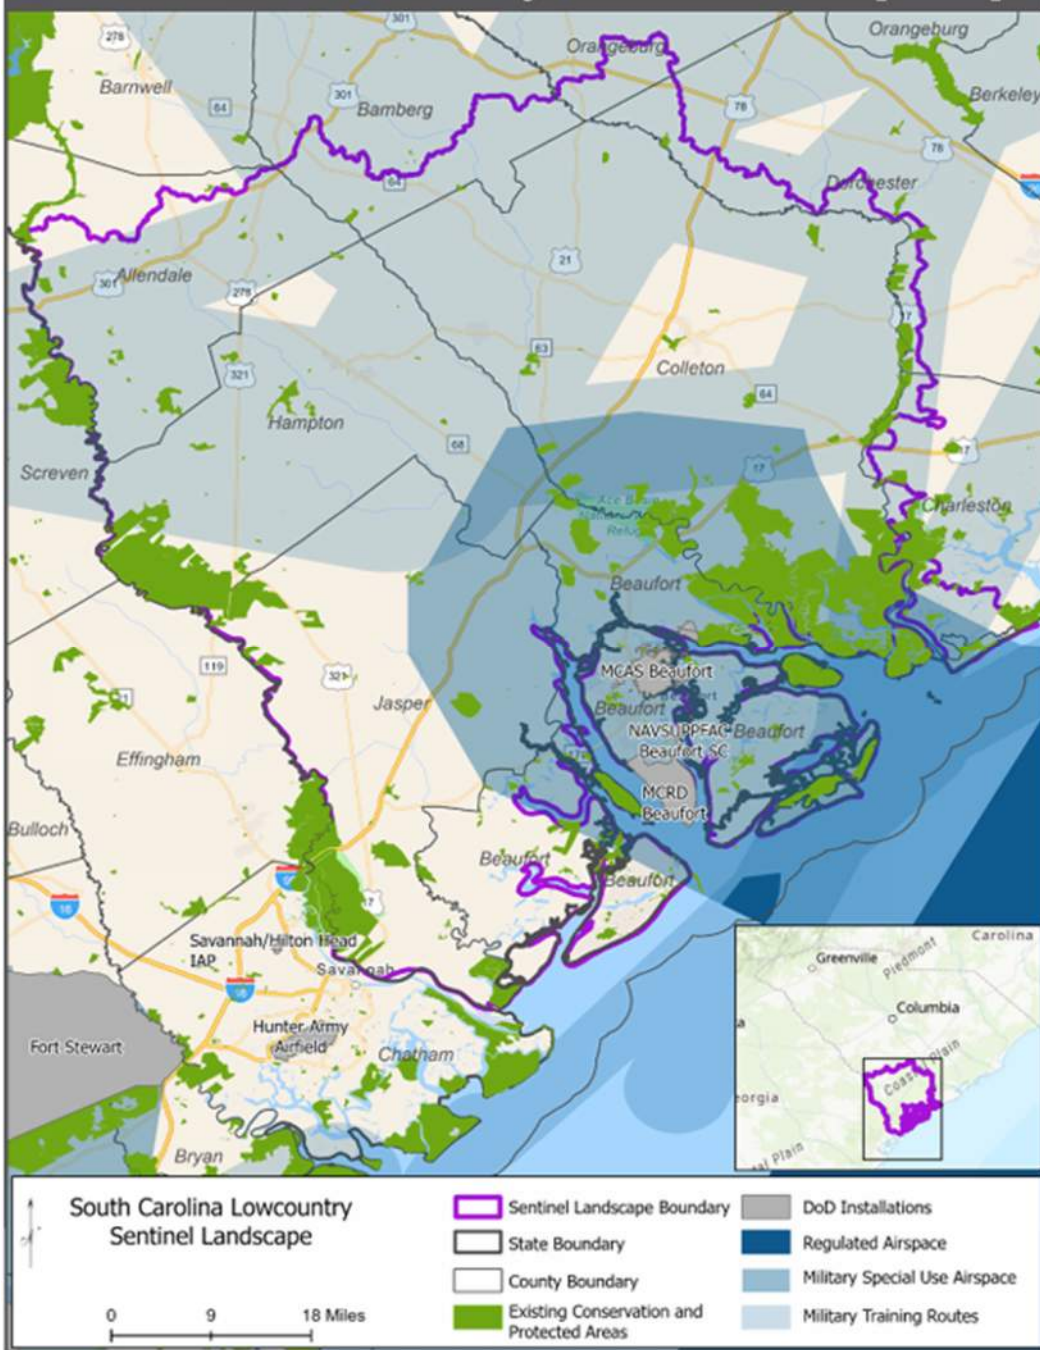

## South Carolina Lowcountry Sentinel Landscape Map

# Lowcountry Sentinel Landscape

Founded in 2013, the Sentinel Landscapes Partnership is a coalition of Federal agencies, state and local governments, and non-governmental organizations that work with willing landowners and land managers to advance sustainable land use practices around military installations and ranges.