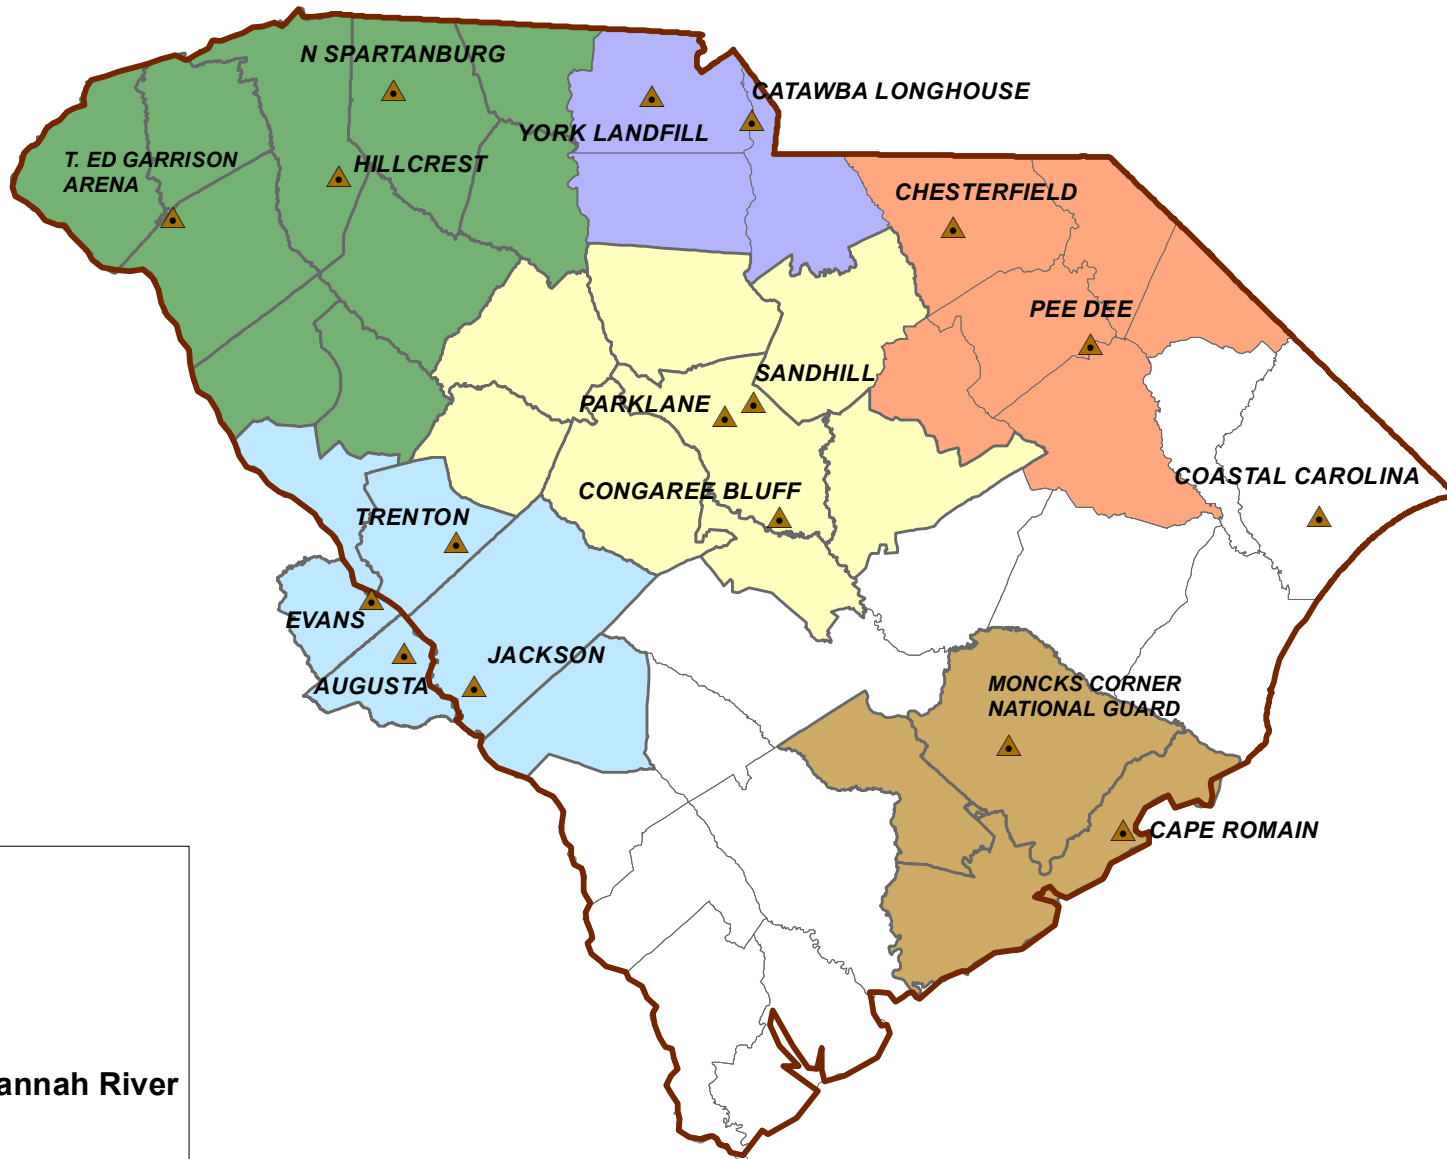

Ground-Level Ozone - Forecast Zones and Monitors

Forecast Zones

-  Upstate
-  Catawba
-  Central Savannah River
-  Midlands
-  Pee Dee
-  Trident
-  Ozone Monitor