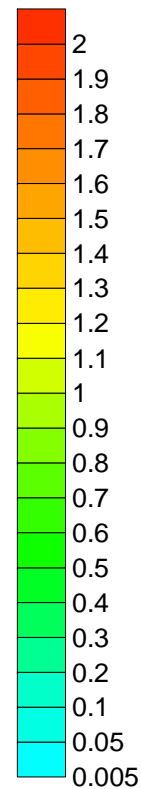

Legend

Cadmium Concentrations (mg/L)

-  Presumed Source Area
-  Wetland/Swamp Area
-  Pumping/Injection Trench
-  Flow Barrier
-  Cadmium Concentration Contours