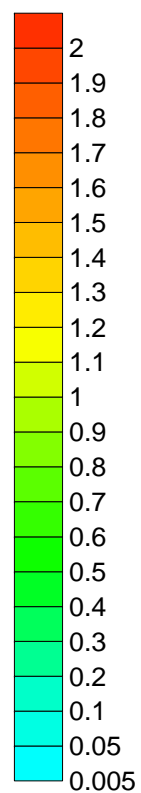

Legend
Cadmium Concentrations (mg/L)

- Presumed Source Area
- Wetland/Swamp Area
- Flow Barrier
- Cadmium Concentration Contours
- SRB Wall